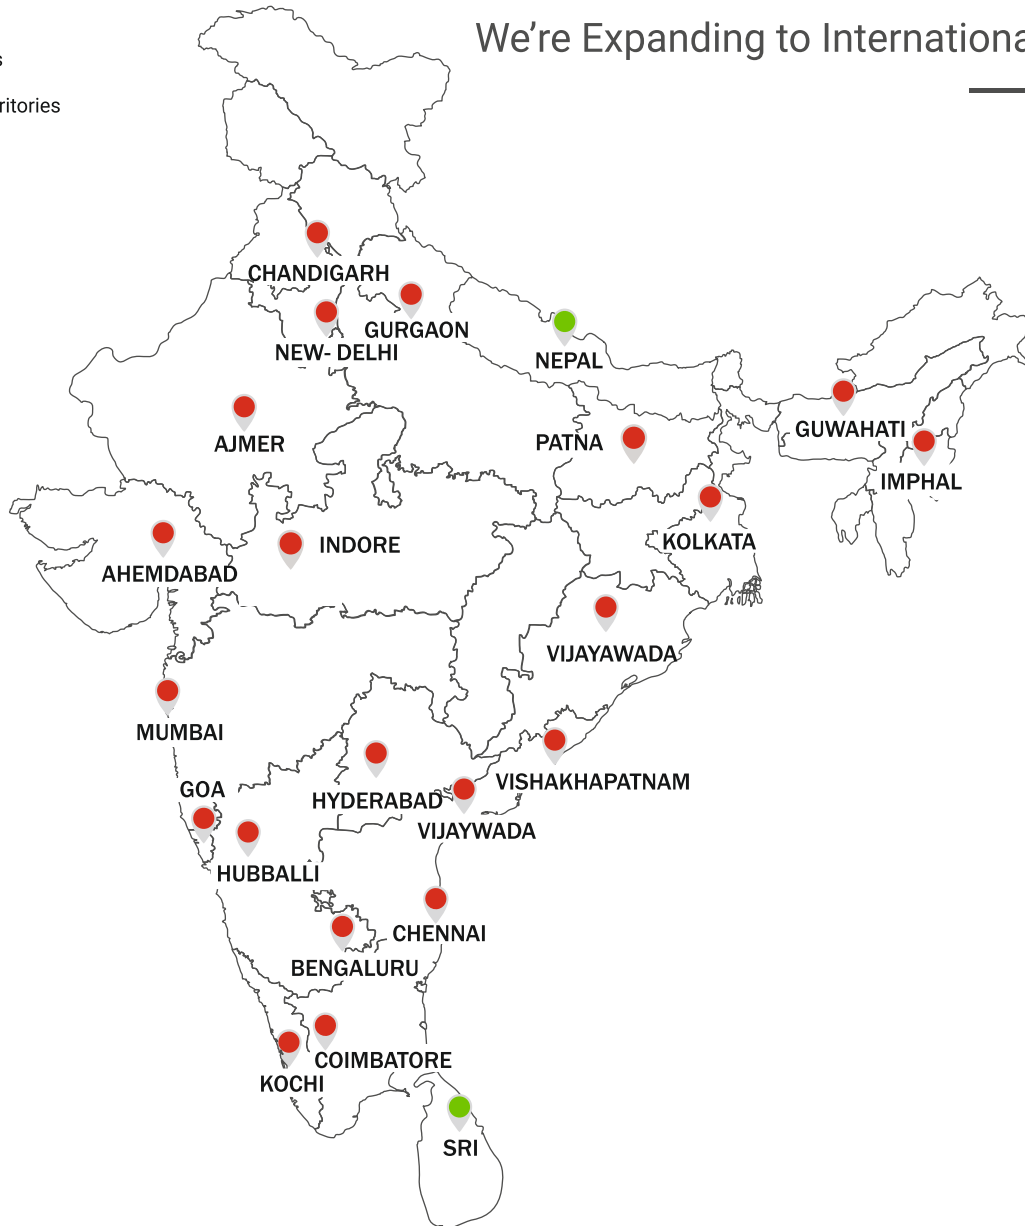

All India

STRONG GLOBAL NETWORK

We're Expanding to International Markets

- Indian Territories
- International Territories

Authorized dealer of: SuperUs

Trusted by
60+ Brands