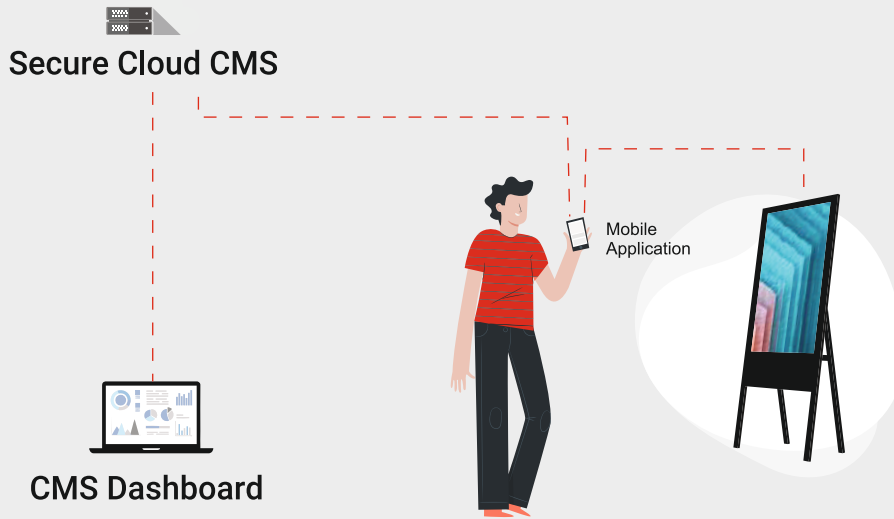

Access through outlet visits by brand representative and quick updates from the mobile app without Wi-fi

Offline Cloud-based CMS