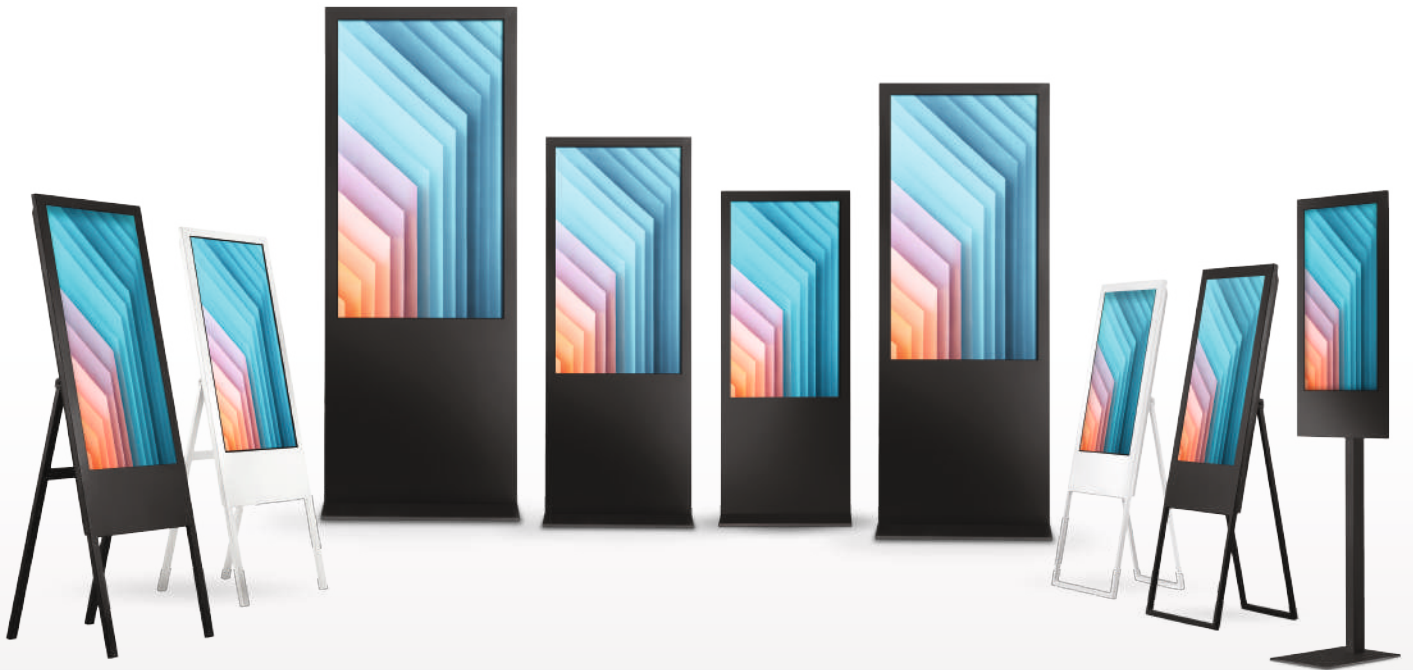

Digital
Signage

Digital is Future!

Let's Connect!

99903 94925

parveen@2getherzmarketing.com

www.2getherzmarketing.com

Head Office:

A-21/22, Naraina Indl. Area, Phase 2,
New Delhi - 110028.