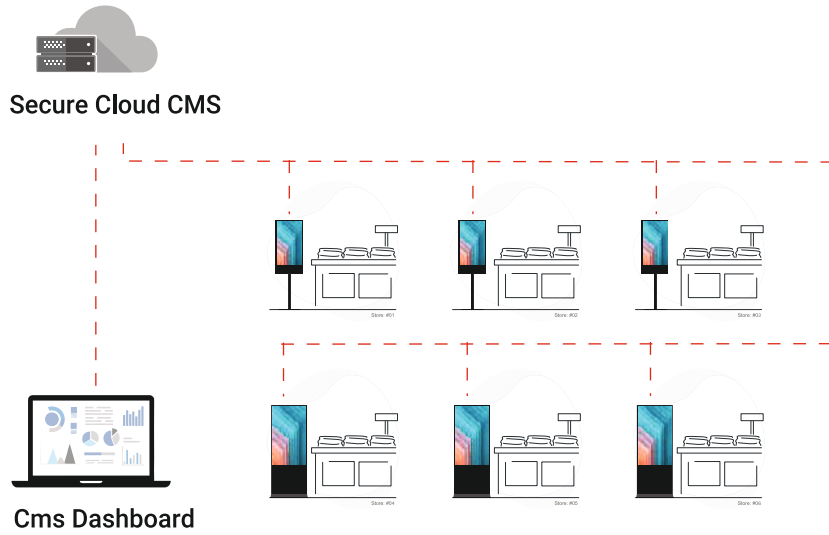

CMS **Powerful way to grow your business**

Online Cloud-based CMS

Access through centralized location and manage multiple displays at once with a click of a button