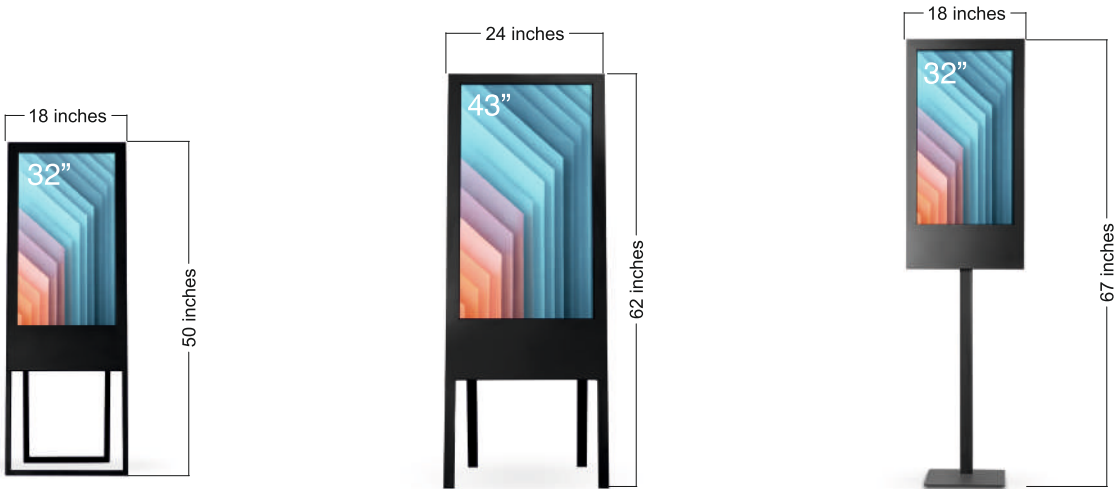

FX Series

Mechanical Dimensions

Please note this is a visual representation