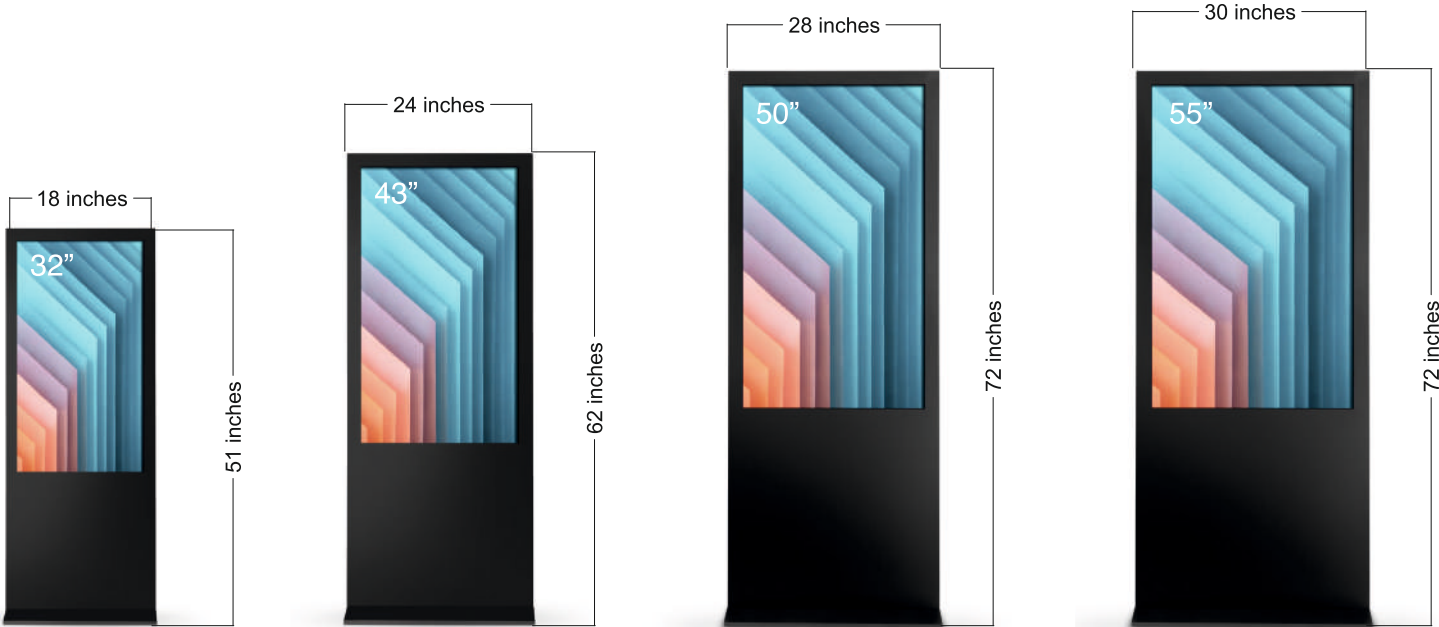

FX Series

Mechanical Dimensions

Please note this is a visual representation