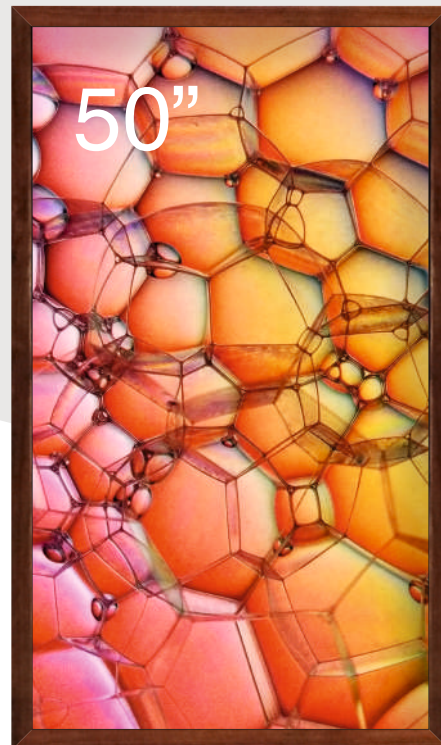

# WALL MOUNT DISPLAYS

20mm  
Slim

Anti-glare Coating

24 Hour Operation

3  
YEARS

Warranty

High Brightness

Sizes available in **43" & 50"**